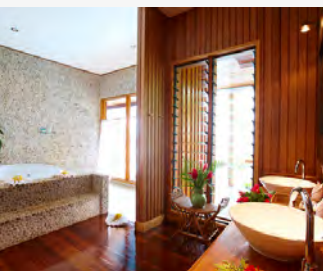

DREAM HOUSE GRAND VILLA

Unparalleled elegance meets sophisticated luxury in our stately two bedroom grand villa. Enter through the oversize wood door flanked by waterfall features on either side and be greeted with an airy, spacious, decadent hideaway with otherworldly ocean views. Enjoy lavish interior comfort with two gorgeous bathrooms and furnished living room equipped with a pull-down projector screen for your Apple TV. Or, spend your days outdoors indulging in your full size infinity pool, private hot tub, outdoor showers, and oceanview daybeds.

Namale
FIJI'S #1 RESORT & SPA

AMENITIES

- Two Bedrooms
- Two Bathrooms
- Private Full Size Pool
- Outdoor Hot Tub
- Ocean View
- Outdoor Showers
- Spacious Outdoor Deck
- Two Outdoor Daybeds
- Living Room
- Dining Room
- Apple TV with Projector Screen
- Jacuzzi Spa Tub
- Vaulted Ceilings
- Spacious Closets
- iPod Docking Station
- Air Conditioning
- Complimentary in-room WiFi
- One King Bed + One Queen Bed
- Complimentary Stocked Fridge
- Complimentary Coffee/Tea Station
- Mini Safe
- Plush Bath Robes
- Complimentary Souvenir Sarong
- Daily Baked Cookies
- Nightly Turn Down Service
- In-Bure Dining
- Daily Laundry Service
- Pure Fiji Luxury Spa Products
- Ceiling Fans
- Makeup Mirror + Hairdryer