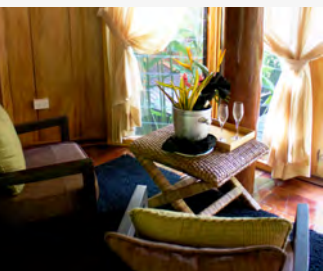

GARDEN TROPICAL BURES

Situated amongst lush gardens of gardenia, ginger, and plumeria, discover a private retreat featuring airy, vaulted ceilings in authentic thatch and elegant touches of natural stone and native wood. A secluded tropical home perfectly appointed for two. Enjoy a private deck, spacious interior with seating area, and mini fridge and coffee / tea station.

Namale
FIJI'S #1 RESORT & SPA

AMENITIES

- Private Deck
- Seating Area
- Vaulted Ceilings
- Ceiling Fan
- Pure Fiji Luxury Spa Products
- Makeup Mirror + Hairdryer
- Spacious Closet
- iPod Docking Station
- Complimentary in-room WiFi
- Daily Laundry Service
- Air Conditioning
- King Bed
- Complimentary Mini Fridge
- Complimentary Coffee/Tea Station
- Mini Safe
- Plush Bath Robes
- Complimentary Souvenir Sarong
- Daily Baked Cookies
- Nightly Turn Down Service
- In-Bure Dining