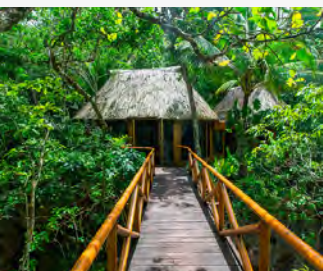

HONEYMOON BURES

Enjoy a secluded, private home away from home to bring you closer to your loved one. With a singular design complementing the island's lava boulders and lush surrounding foliage, enjoy spacious outdoor decks connected by a unique bridge walkway leading to your private heated plunge pool. Spacious interiors, luxurious jacuzzi spa tubs, and airy vaulted ceilings elevate traditional Fijian design elements with supreme comfort and style.

Namale
FIJI'S #1 RESORT & SPA

AMENITIES

- Private Heated Plunge Pool
- Jacuzzi Spa Tub
- Ocean View
- Interconnecting Decks
- Indoor Seating Area
- Outdoor Lounge Furniture
- Vaulted Ceilings
- Ceiling Fan
- Pure Fiji Luxury Spa Products
- Makeup Mirror + Hairdryer
- Spacious Closet
- iPod Docking Station
- Air Conditioning
- Complimentary in-room WiFi
- King Bed
- Complimentary Mini Fridge
- Complimentary Coffee/Tea Station
- Mini Safe
- Plush Bath Robes
- Complimentary Souvenir Sarong
- Daily Baked Cookies
- Nightly Turn Down Service
- In-Bure Dining
- Daily Laundry Service