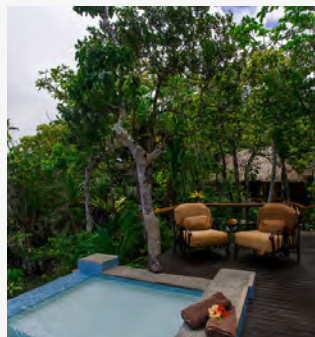

HONEYMOON BURES

Enjoy a secluded, private home away from home to bring you closer to your loved one. With a singular design complementing the island's lava boulders and lush surrounding foliage, enjoy spacious outdoor decks connected by a unique bridge walkway leading to your private heated plunge pool. Spacious interiors, luxurious jacuzzi spa tubs, and airy vaulted ceilings elevate traditional Fijian design elements with supreme comfort and style.

Namale
FIJI'S #1 RESORT & SPA

AMENITIES

- Private Heated Plunge Pool
- Jacuzzi Spa Tub
- Ocean View
- Interconnecting Decks
- Indoor Seating Area
- Outdoor Lounge Furniture
- Vaulted Ceilings
- Ceiling Fan
- Pure Fiji Luxury Spa Products
- Makeup Mirror + Hairdryer
- Spacious Closet
- iPod Docking Station
- Air Conditioning
- Complimentary in-room WiFi
- King Bed
- Complimentary Mini Fridge
- Complimentary Coffee/Tea Station
- Mini Safe
- Plush Bath Robes
- Complimentary Souvenir Sarong
- Daily Baked Cookies
- Nightly Turn Down Service
- In-Bure Dining
- Daily Laundry Service

Private Deck | Seating Area | Ocean View | Jacuzzi Tub | Plunge Pool* | Full Size Pool* | 2 Bedrooms

Garden Tropical	✓	✓				
Ocean Tropical	✓	✓	✓			
Ocean Deluxe	✓	✓	✓	✓		
Honeymoon	✓	✓	✓	✓	✓	
Villa	✓	✓	✓	✓	✓	✓
Grand Villa	✓	✓	✓	✓		✓