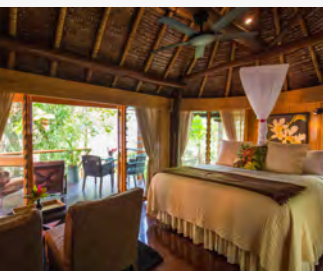

OCEAN TROPICAL BURES

Spacious, light-filled interiors welcome the sea breeze and soul-brightening tropical sun. Wake up each morning to stunning ocean views enjoyed from your private sunbathing deck or listen to the sound of the waves through opened windows for a truly restful sleep.

Namale
FIJI'S #1 RESORT & SPA

AMENITIES

- Ocean View
- Private Deck
- Seating Area
- Vaulted Ceilings
- Ceiling Fan
- Pure Fiji Luxury Spa Products
- Makeup Mirror + Hairdryer
- Spacious Closet
- iPod Docking Station
- Complimentary in-room WiFi
- Air Conditioning
- King Bed
- Complimentary Mini Fridge
- Complimentary Coffee/Tea Station
- Mini Safe
- Plush Bath Robes
- Complimentary Souvenir Sarong
- Daily Baked Cookies
- Nightly Turn Down Service
- In-Bure Dining
- Daily Laundry Service