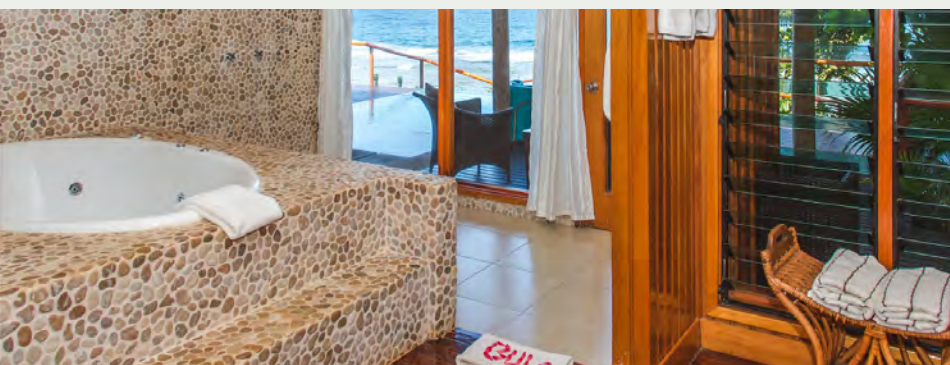

Indulge in unparalleled luxury at the Dream House, Vale Tatadra. This expansive 2000 sq. ft. two-bedroom retreat welcomes you with a grand entrance featuring serene mini waterfalls. Admire breathtaking views of the Koro Sea from the lavishly appointed common area. The main bedroom features a king bed and a spacious bathroom with a two-person shower and Jacuzzi spa tub. The second bedroom offers a queen bed and indoor/outdoor showers, with both rooms leading to their own private cliffside ocean-view daybed bure. Vale Tatadra also includes an executive workspace, mini-library, and a dining space. Relax by the exquisite infinity swimming pool and plunge pool, or sun yourself on the cliffside deck. Entertainment options include Netflix, a BOSE surround sound system, and Wi-Fi.

AMENITIES

- Private Deck & Seating Area
- Vaulted Ceilings & Ceiling Fan
- Two-Tiered Pool
- Pure Fiji Luxury Spa Products
- Makeup Mirror & Hairdryer
- Spacious Closet
- Complimentary in-room WiFi
- Netflix Access
- Air Conditioning
- King Bed
- Complimentary Mini Fridge
- Complimentary Coffee/Tea Station
- Mini Safe
- Plush Bath Robes
- Complimentary Souvenir Sarong
- Nightly Turn Down Service